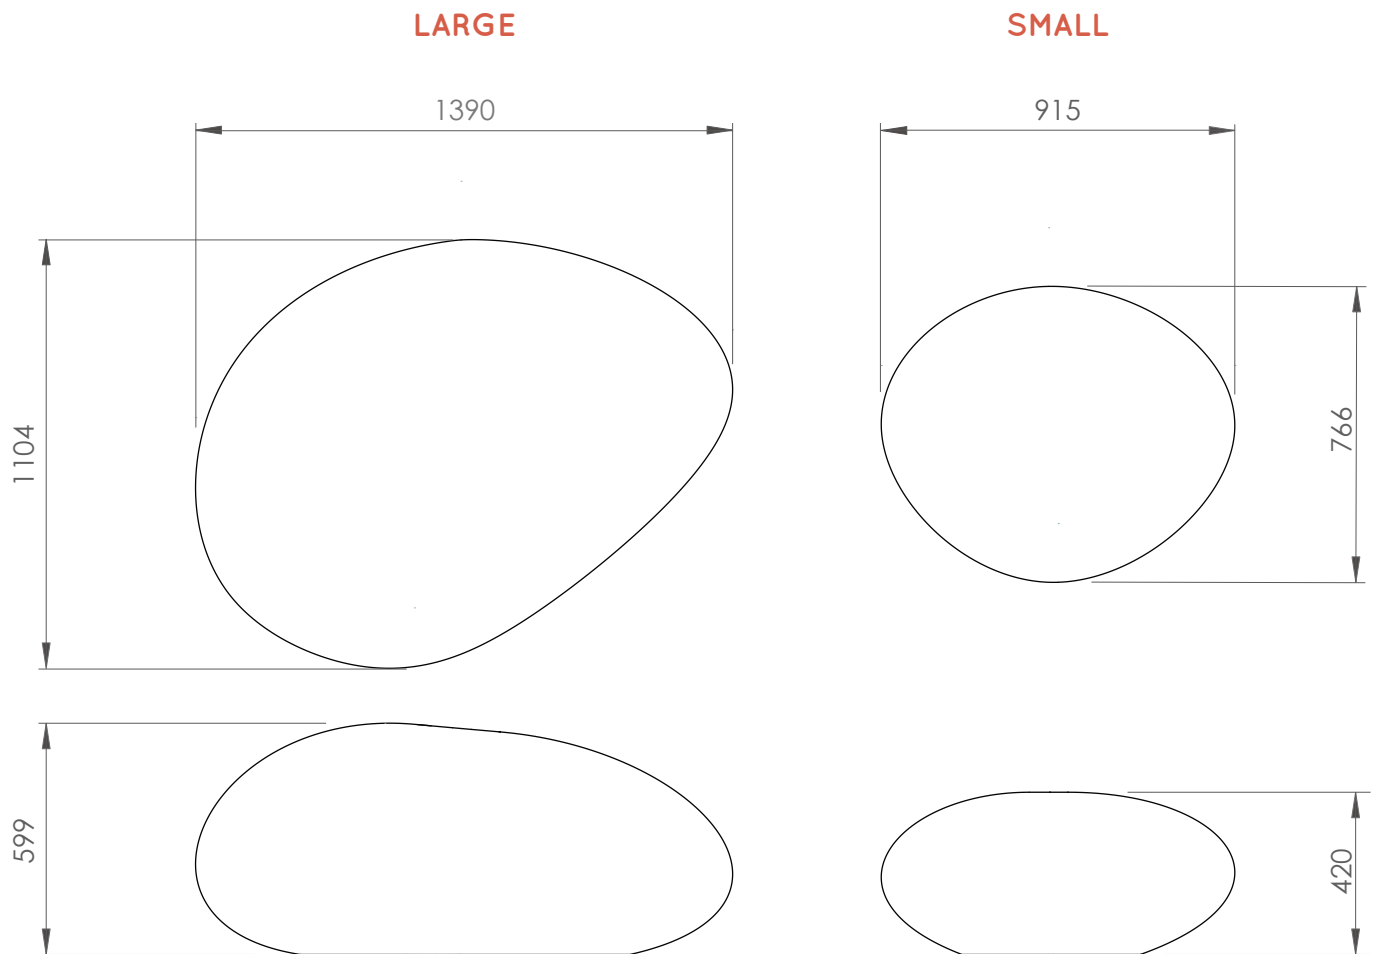

## SPECIFICATIONS

Measurements are in millimetres. Drawings are not to scale.

PRODUCT CODE	SIZE OPTIONS	COLOUR OPTIONS
SHL002-GRC-SMALL	Small	Brighton Lite, Portland Grey, Charcoal
SHL002-GRC-LARGE	Large	Brighton Lite, Portland Grey, Charcoal